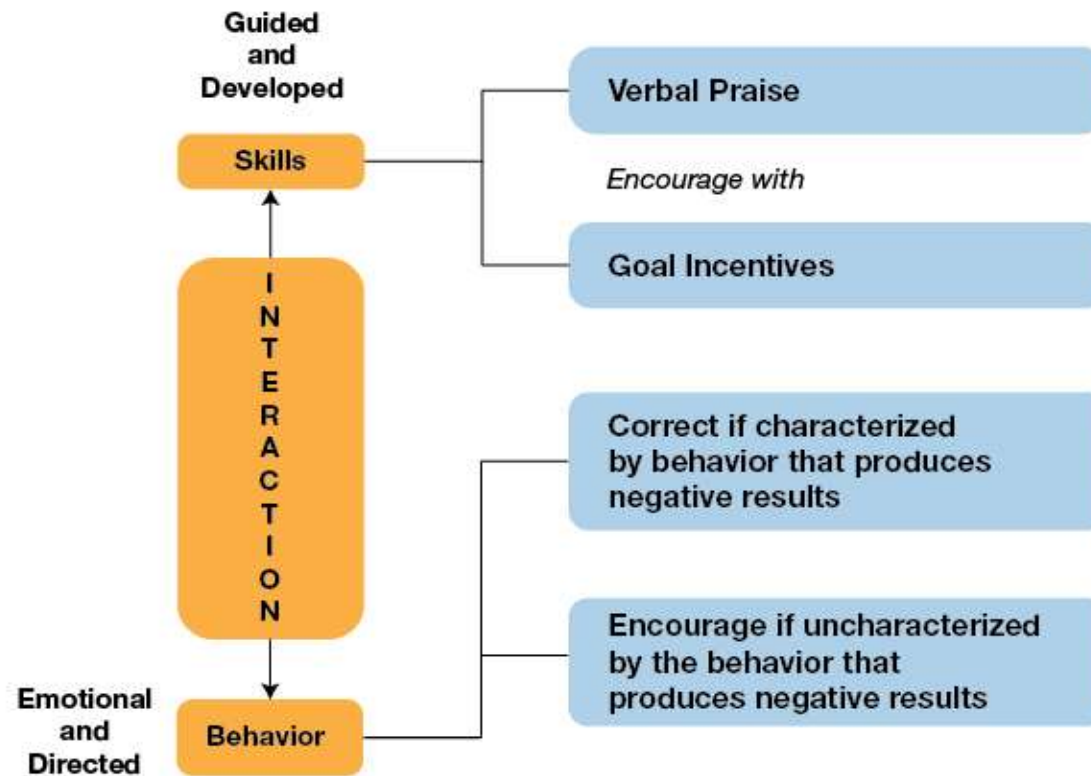

Collaboration Behavior Flow Chart

Collaborative Project Delivery

Cima Strategic Services | P.O. Box 670101 Dallas, Texas 75367 | www.cimastrategic.com